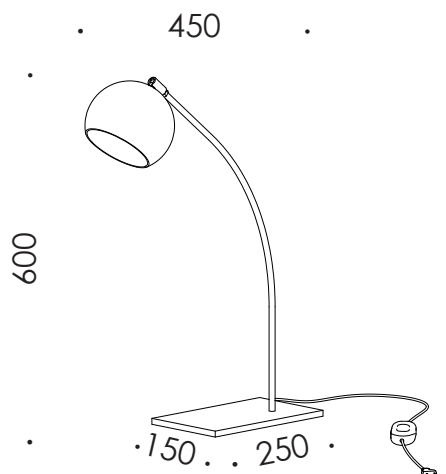

DESIGN RENZO SERAFINI

ARCO BRASS

50.006

IP20

lampada da tavolo in ferro ed ottone in finitura brunita, lampadina LED inclusa, pulsante dimmerabile 230V

table lamp/ iron and brass, burnished finish, LED bulb included

ATTACCO • LAMP HOLDER

GU10

tensione di alimentazione • supply voltage 230V

SORGENTE LUMINOSA • LIGHT SOURCE

potenza • power 7 W

lumen • lumen 510 lm

temperatura colore • colour temperature 2700°K

***lampadina LED inclusa • *LED bulb included**